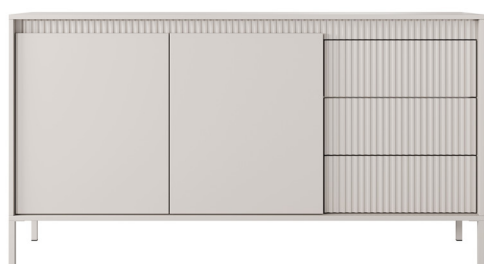

GENERAL INFORMATION

Body: laminated chipboard E05, 16 mm

Body color: beige

Front: laminated chipboard E05, 16 mm

+ MDF board 18 mm

Front color: beige

HDF: white

Rim: ABS, in the color of the board

Handle: none, push-to-open

Legs: metal, beige color

Hinges: inset / twin

Drawer guides: ball guides, full extension

HDF drawer: white

A - high commode 3d - W 103,5 / H 123,4 / D 39,5 cm

B - commode 153 2d3s - W 153,5 / H 81,4 / D 39,5 cm

C - commode 187 2d3s - W 187,1 / H 81,4 / D 39,5 cm

INFORMATION

The collection presented in this offer is the property of Meble Laski Kaczorowska Sp.k. This card is not an offer within the meaning of the Civil Code. The manufacturer reserves the right to make structural changes to the offered furniture, without changing the overall character. The dimensions given may be slightly changed. All dimensions given are external dimensions and are given in centimeters. Due to different monitor settings, the colors on offer may slightly differ from the colors of the furniture.

D - rtv table 153 2d - W 153,5 / H 53,4 / D 39,5 cm

E - rtv table 187 2d - W 187,1 / H 53,4 / D 39,5 cm

F - coffee table 1s - W 68 / H 48,4 / D 68 cm

INFORMATION

The collection presented in this offer is the property of Meble Laski Kaczorowska Sp.k. This card is not an offer within the meaning of the Civil Code. The manufacturer reserves the right to make structural changes to the offered furniture, without changing the overall character. The dimensions given may be slightly changed. All dimensions given are external dimensions and are given in centimeters. Due to different monitor settings, the colors on offer may slightly differ from the colors of the furniture.