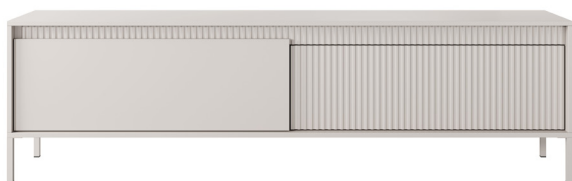

GENERAL INFORMATION

Body: laminated chipboard E05, 16 mm

Body color: beige

Front: laminated chipboard E05, 16 mm

+ MDF board 18 mm

Front color: beige

HDF: white

Rim: ABS, in the color of the board

Handle: none, push-to-open

Legs: metal, beige color

Hinges: inset / twin

Drawer guides: ball guides, full extension

HDF drawer: white

A - high commode 3d - W 103,5 / H 123,4 / D 39,5 cm

B - commode 153 2d3s - W 153,5 / H 81,4 / D 39,5 cm

C - commode 187 2d3s - W 187,1 / H 81,4 / D 39,5 cm

INFORMATION

The collection presented in this offer is the property of Meble Laski Kaczorowska Sp.k. This card is not an offer within the meaning of the Civil Code. The manufacturer reserves the right to make structural changes to the offered furniture, without changing the overall character. The dimensions given may be slightly changed. All dimensions given are external dimensions and are given in centimeters. Due to different monitor settings, the colors on offer may slightly differ from the colors of the furniture.

D - rtv table 153 2d - W 153,5 / H 53,4 / D 39,5 cm

E - rtv table 187 2d - W 187,1 / H 53,4 / D 39,5 cm

F - coffee table 1s - W 68 / H 48,4 / D 68 cm

INFORMATION

The collection presented in this offer is the property of Meble Laski Kaczorowska Sp.k. This card is not an offer within the meaning of the Civil Code. The manufacturer reserves the right to make structural changes to the offered furniture, without changing the overall character. The dimensions given may be slightly changed. All dimensions given are external dimensions and are given in centimeters. Due to different monitor settings, the colors on offer may slightly differ from the colors of the furniture.