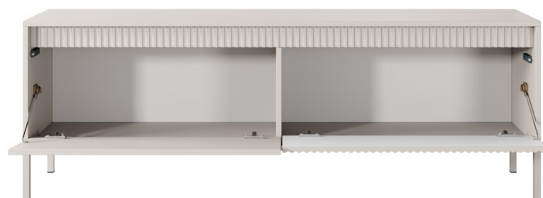

GENERAL INFORMATION

Body: laminated chipboard E05, 16 mm

Body color: beige

Front: laminated chipboard E05, 16 mm

+ MDF board 18 mm

Front color: beige

HDF: white

Rim: ABS, in the color of the board

Handle: none, push-to-open

Legs: metal, beige color

Hinges: inset / twin

Drawer guides: ball guides, full extension

HDF drawer: white

A - high commode 3d - W 103,5 / H 123,4 / D 39,5 cm

B - commode 153 2d3s - W 153,5 / H 81,4 / D 39,5 cm

C - commode 187 2d3s - W 187,1 / H 81,4 / D 39,5 cm

INFORMATION

The collection presented in this offer is the property of Meble Laski Kaczorowska Sp.k. This card is not an offer within the meaning of the Civil Code. The manufacturer reserves the right to make structural changes to the offered furniture, without changing the overall character. The dimensions given may be slightly changed. All dimensions given are external dimensions and are given in centimeters. Due to different monitor settings, the colors on offer may slightly differ from the colors of the furniture.

D - rtv table 153 2d - W 153,5 / H 53,4 / D 39,5 cm

E - rtv table 187 2d - W 187,1 / H 53,4 / D 39,5 cm

F - coffee table 1s - W 68 / H 48,4 / D 68 cm

INFORMATION

The collection presented in this offer is the property of Meble Laski Kaczorowska Sp.k. This card is not an offer within the meaning of the Civil Code. The manufacturer reserves the right to make structural changes to the offered furniture, without changing the overall character. The dimensions given may be slightly changed. All dimensions given are external dimensions and are given in centimeters. Due to different monitor settings, the colors on offer may slightly differ from the colors of the furniture.