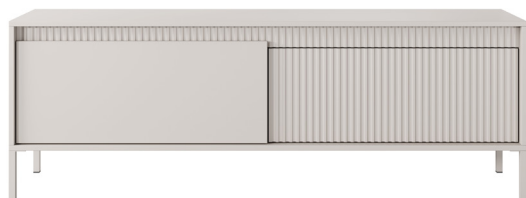

GENERAL INFORMATION

Body: laminated chipboard E05, 16 mm

Body color: beige

Front: laminated chipboard E05, 16 mm

+ MDF board 18 mm

Front color: beige

HDF: white

Rim: ABS, in the color of the board

Handle: none, push-to-open

Legs: metal, beige color

Hinges: inset / twin

Drawer guides: ball guides, full extension

HDF drawer: white

A - high commode 3d - W 103,5 / H 123,4 / D 39,5 cm

B - commode 153 2d3s - W 153,5 / H 81,4 / D 39,5 cm

C - commode 187 2d3s - W 187,1 / H 81,4 / D 39,5 cm

INFORMATION

The collection presented in this offer is the property of Meble Laski Kaczorowska Sp.k. This card is not an offer within the meaning of the Civil Code. The manufacturer reserves the right to make structural changes to the offered furniture, without changing the overall character. The dimensions given may be slightly changed. All dimensions given are external dimensions and are given in centimeters. Due to different monitor settings, the colors on offer may slightly differ from the colors of the furniture.

D - rtv table 153 2d - W 153,5 / H 53,4 / D 39,5 cm

E - rtv table 187 2d - W 187,1 / H 53,4 / D 39,5 cm

F - coffee table 1s - W 68 / H 48,4 / D 68 cm

INFORMATION

The collection presented in this offer is the property of Meble Laski Kaczorowska Sp.k. This card is not an offer within the meaning of the Civil Code. The manufacturer reserves the right to make structural changes to the offered furniture, without changing the overall character. The dimensions given may be slightly changed. All dimensions given are external dimensions and are given in centimeters. Due to different monitor settings, the colors on offer may slightly differ from the colors of the furniture.