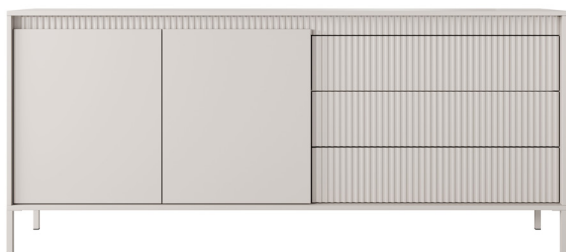

GENERAL INFORMATION

Body: laminated chipboard E05, 16 mm

Body color: beige

Front: laminated chipboard E05, 16 mm

+ MDF board 18 mm

Front color: beige

HDF: white

Rim: ABS, in the color of the board

Handle: none, push-to-open

Legs: metal, beige color

Hinges: inset / twin

Drawer guides: ball guides, full extension

HDF drawer: white

A - high commode 3d - W 103,5 / H 123,4 / D 39,5 cm

B - commode 153 2d3s - W 153,5 / H 81,4 / D 39,5 cm

C - commode 187 2d3s - W 187,1 / H 81,4 / D 39,5 cm

INFORMATION

The collection presented in this offer is the property of Meble Laski Kaczorowska Sp.k. This card is not an offer within the meaning of the Civil Code. The manufacturer reserves the right to make structural changes to the offered furniture, without changing the overall character. The dimensions given may be slightly changed. All dimensions given are external dimensions and are given in centimeters. Due to different monitor settings, the colors on offer may slightly differ from the colors of the furniture.

D - rtv table 153 2d - W 153,5 / H 53,4 / D 39,5 cm

E - rtv table 187 2d - W 187,1 / H 53,4 / D 39,5 cm

F - coffee table 1s - W 68 / H 48,4 / D 68 cm

INFORMATION

The collection presented in this offer is the property of Meble Laski Kaczorowska Sp.k. This card is not an offer within the meaning of the Civil Code. The manufacturer reserves the right to make structural changes to the offered furniture, without changing the overall character. The dimensions given may be slightly changed. All dimensions given are external dimensions and are given in centimeters. Due to different monitor settings, the colors on offer may slightly differ from the colors of the furniture.