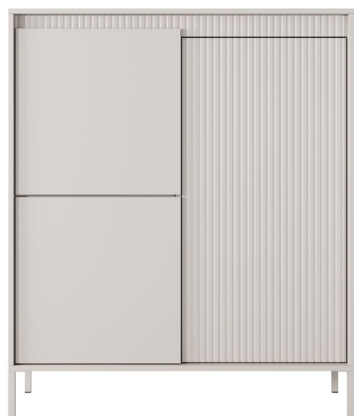

GENERAL INFORMATION

Body: laminated chipboard E05, 16 mm

Body color: beige

Front: laminated chipboard E05, 16 mm

+ MDF board 18 mm

Front color: beige

HDF: white

Rim: ABS, in the color of the board

Handle: none, push-to-open

Legs: metal, beige color

Hinges: inset / twin

Drawer guides: ball guides, full extension

HDF drawer: white

A - high commode 3d - W 103,5 / H 123,4 / D 39,5 cm

B - commode 153 2d3s - W 153,5 / H 81,4 / D 39,5 cm

C - commode 187 2d3s - W 187,1 / H 81,4 / D 39,5 cm

INFORMATION

The collection presented in this offer is the property of Meble Laski Kaczorowska Sp.k. This card is not an offer within the meaning of the Civil Code. The manufacturer reserves the right to make structural changes to the offered furniture, without changing the overall character. The dimensions given may be slightly changed. All dimensions given are external dimensions and are given in centimeters. Due to different monitor settings, the colors on offer may slightly differ from the colors of the furniture.

D - rtv table 153 2d - W 153,5 / H 53,4 / D 39,5 cm

E - rtv table 187 2d - W 187,1 / H 53,4 / D 39,5 cm

F - coffee table 1s - W 68 / H 48,4 / D 68 cm

INFORMATION

The collection presented in this offer is the property of Meble Laski Kaczorowska Sp.k. This card is not an offer within the meaning of the Civil Code. The manufacturer reserves the right to make structural changes to the offered furniture, without changing the overall character. The dimensions given may be slightly changed. All dimensions given are external dimensions and are given in centimeters. Due to different monitor settings, the colors on offer may slightly differ from the colors of the furniture.