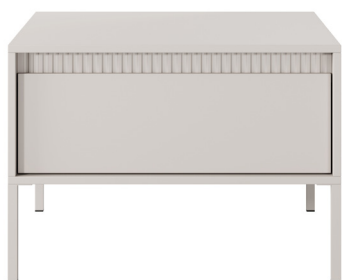

GENERAL INFORMATION

Body: laminated chipboard E05, 16 mm

Body color: beige

Front: laminated chipboard E05, 16 mm

+ MDF board 18 mm

Front color: beige

HDF: white

Rim: ABS, in the color of the board

Handle: none, push-to-open

Legs: metal, beige color

Hinges: inset / twin

Drawer guides: ball guides, full extension

HDF drawer: white

A - high commode 3d - W 103,5 / H 123,4 / D 39,5 cm

B - commode 153 2d3s - W 153,5 / H 81,4 / D 39,5 cm

C - commode 187 2d3s - W 187,1 / H 81,4 / D 39,5 cm

INFORMATION

The collection presented in this offer is the property of Meble Laski Kaczorowska Sp.k. This card is not an offer within the meaning of the Civil Code. The manufacturer reserves the right to make structural changes to the offered furniture, without changing the overall character. The dimensions given may be slightly changed. All dimensions given are external dimensions and are given in centimeters. Due to different monitor settings, the colors on offer may slightly differ from the colors of the furniture.

D - rtv table 153 2d - W 153,5 / H 53,4 / D 39,5 cm

E - rtv table 187 2d - W 187,1 / H 53,4 / D 39,5 cm

F - coffee table 1s - W 68 / H 48,4 / D 68 cm

INFORMATION

The collection presented in this offer is the property of Meble Laski Kaczorowska Sp.k. This card is not an offer within the meaning of the Civil Code. The manufacturer reserves the right to make structural changes to the offered furniture, without changing the overall character. The dimensions given may be slightly changed. All dimensions given are external dimensions and are given in centimeters. Due to different monitor settings, the colors on offer may slightly differ from the colors of the furniture.